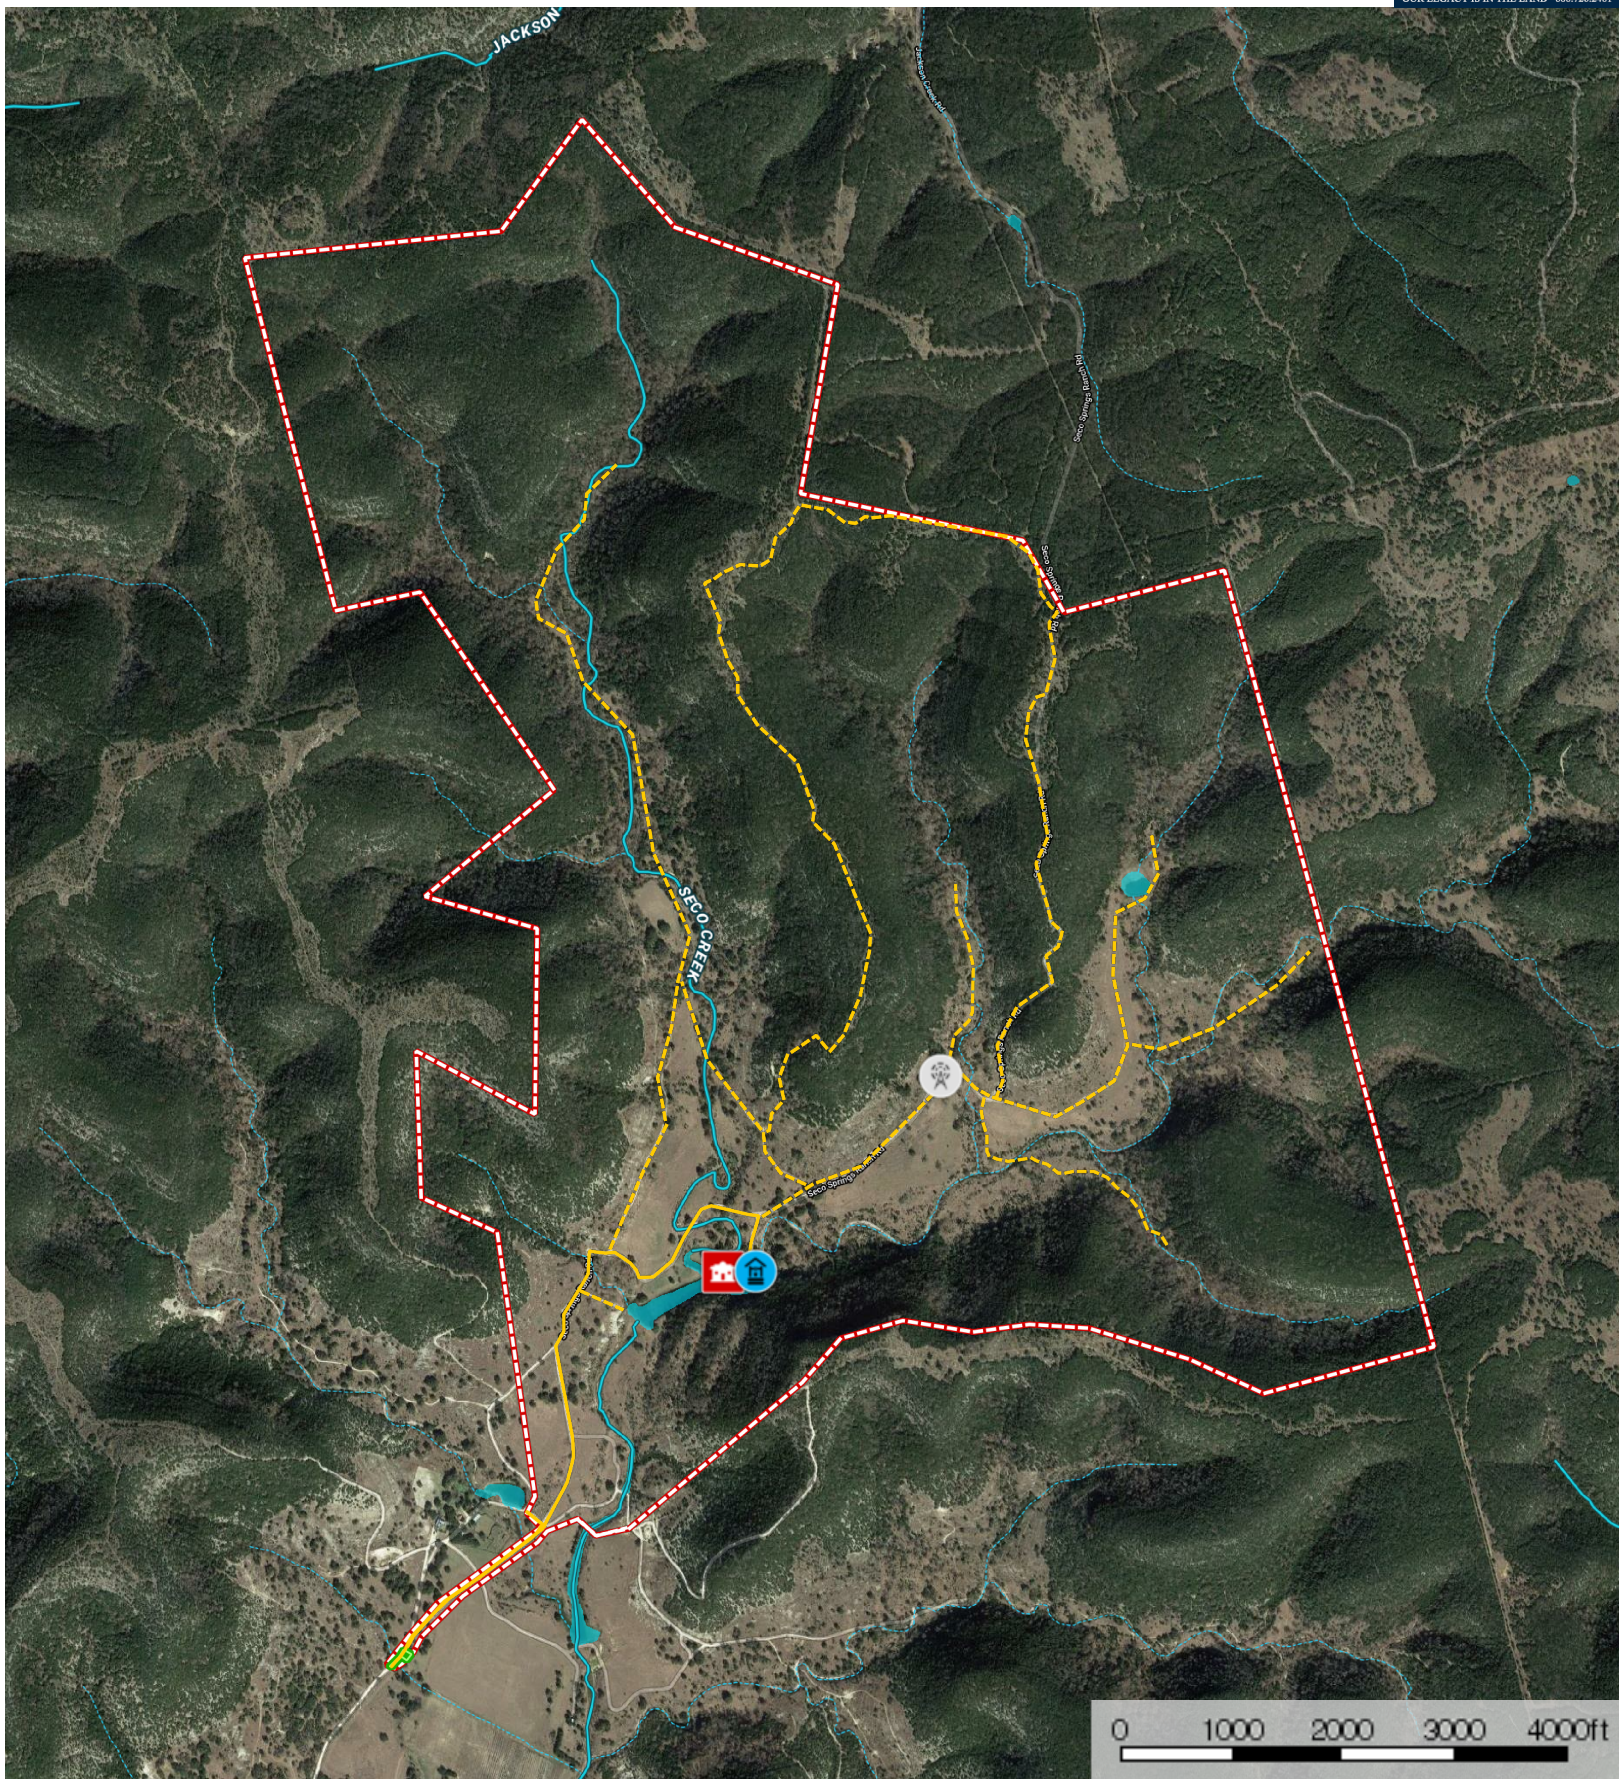

Seco Springs Ranch Headwaters Pasture

Texas, AC +/-

-  Well
-  Main House
-  Windmill
-  Fence
-  Main Road
-  Access Easement
-  Road / Trail
-  Boundary 1
-  Stream, Intermittent
-  River/Creek
-  Water Body