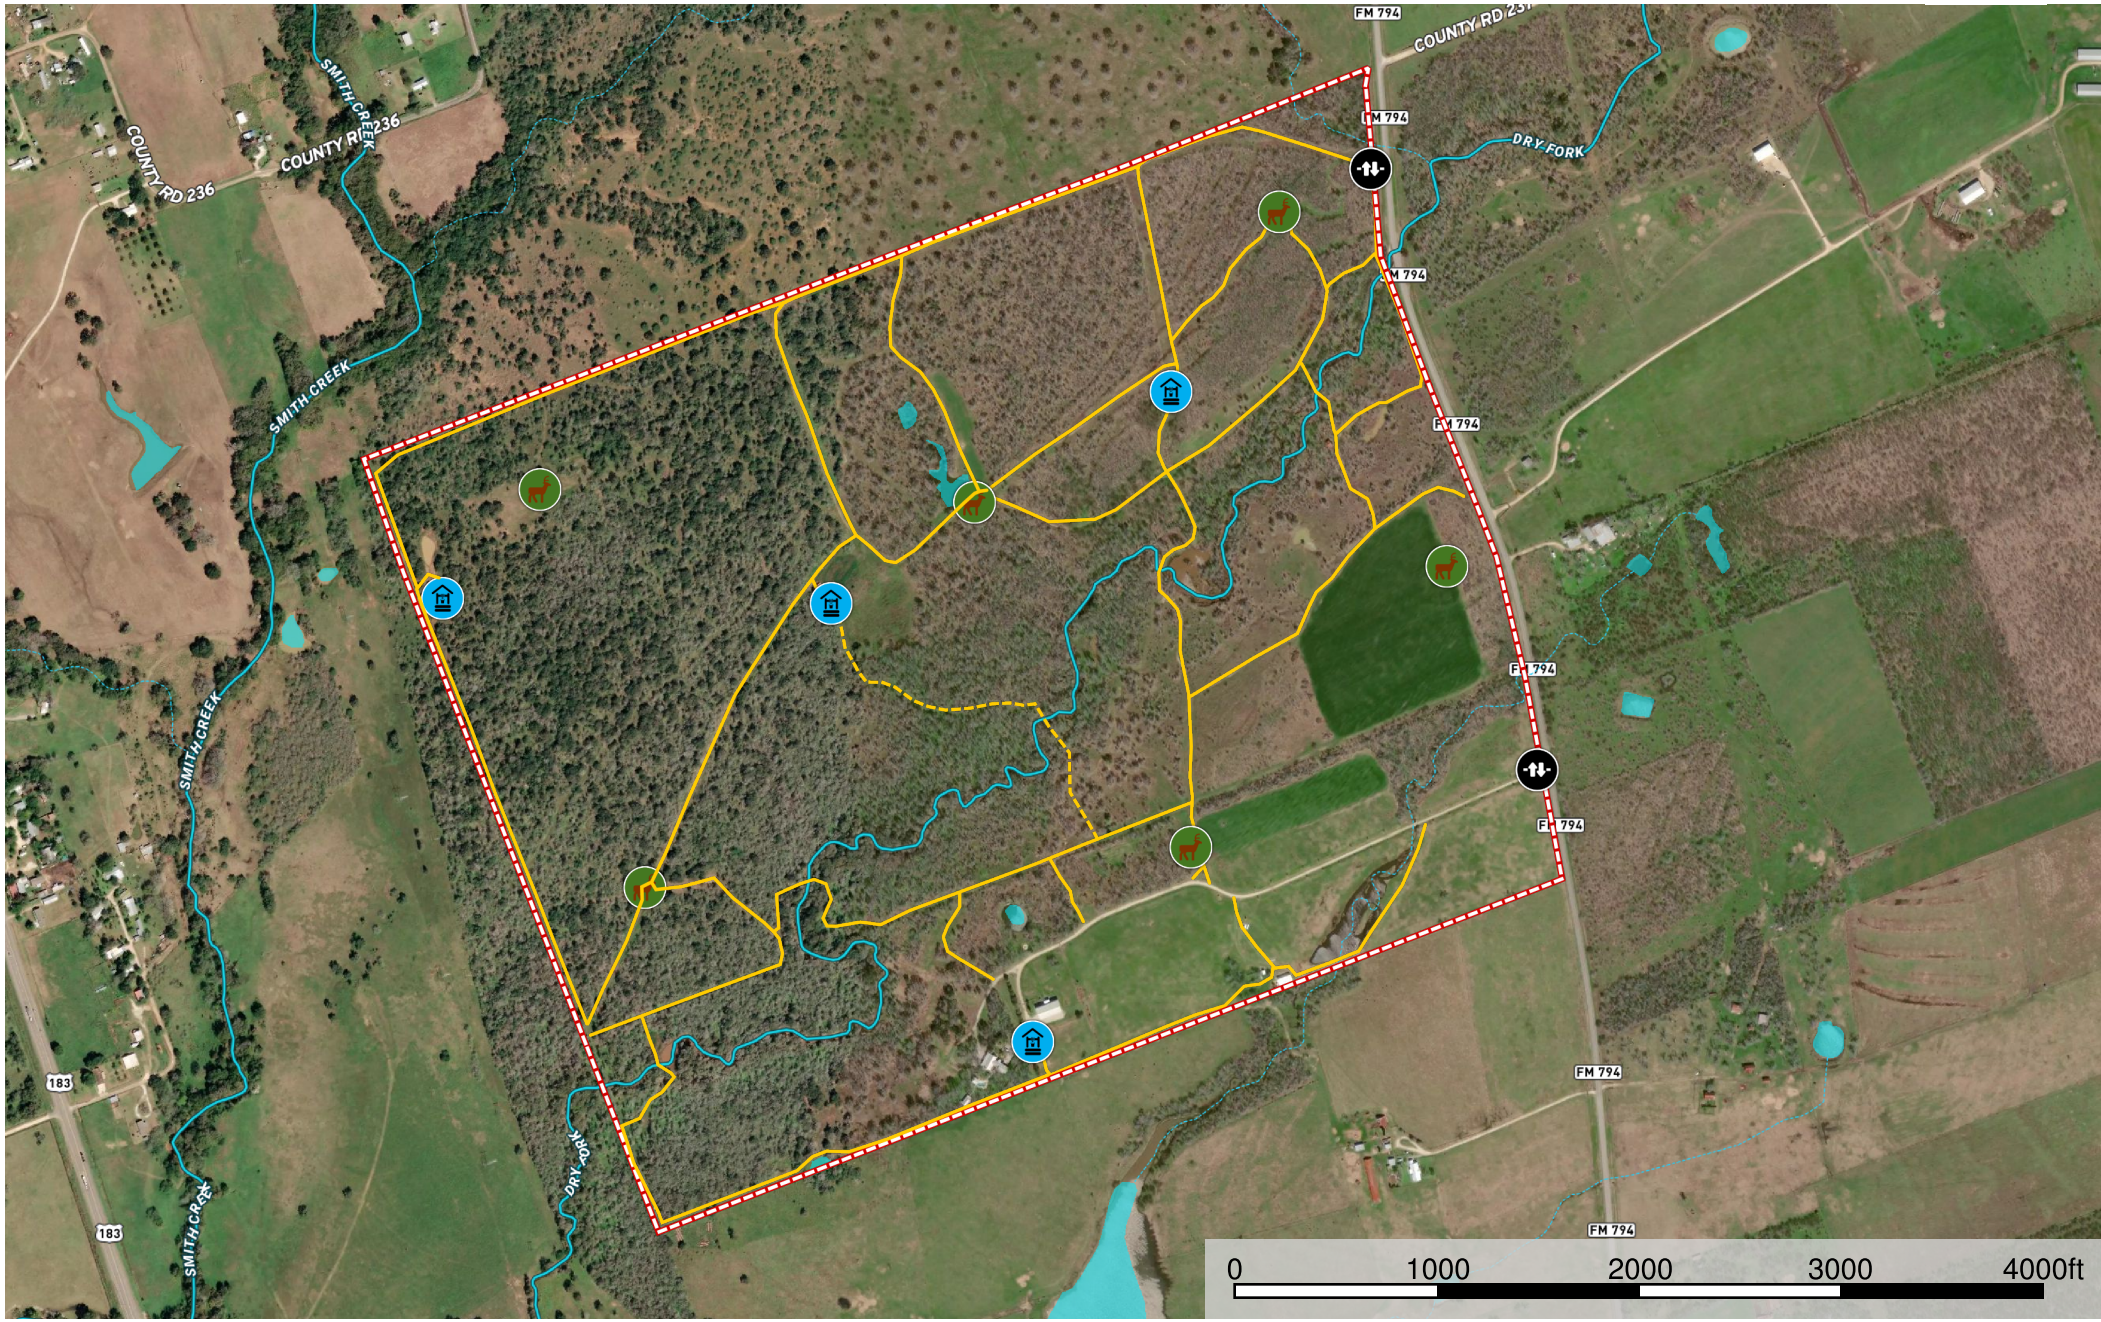

Bar 7Z Ranch

Texas, AC +/-

-  Gate
-  Well
-  Blind Location
-  Road / Trail
-  Primary Road
-  Boundary
-  Stream, Intermittent
-  River/Creek
-  Water Body